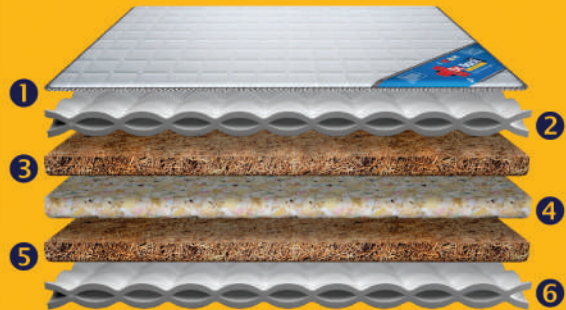

BODY LINE

4" | 5" | 6" Inch

- ① Melange Fabric ② PU Foam Quilt
  ③ Coir ④ Rebonded Foam ⑤ Coir ⑥ PU Foam Quilt

FEEL LEVEL

SOFT

MEDIUM

FIRM

8 YEARS WARRANTY