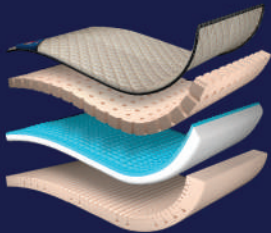

# NATURAITE

6" Inch

Jacquard Fabric

Herba Memory Quilt

100% Natural Latex

Natural Coir

PU Foam Quilt

FEEL LEVEL

SOFT

MEDIUM

FIRM

10 YEARS WARRANTY

HEEL

6" Inch

Jacquard Fabric

100% Natural Latex