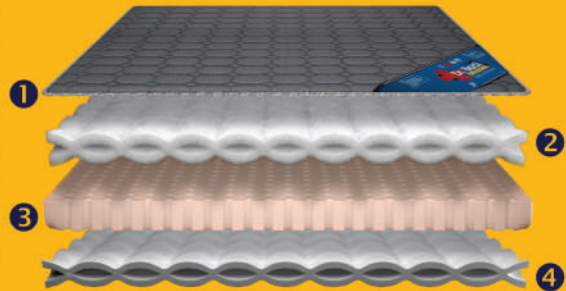

NATURALEX

4" | 5" | 6" Inch