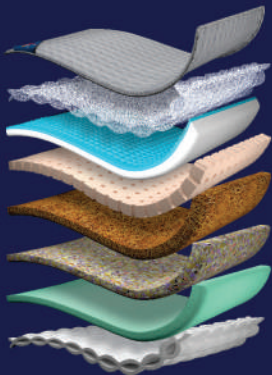

# ENCHANT

8" | 10" | 12" Inch

- Melange Fabric
- PU Foam Quilt
- Hypo Super Soft Foam
- Super Soft Foam
- High Resiliency Foam
- PU Foam Quilt

FEEL LEVEL

- SOFT
- MEDIUM**
- FIRM

15 YEARS WARRANTY

# OPULENCE

10" | 12" Inch

Viscose Fabric

Herba Memory Quilt

Cool Gel Memory Foam

100% Natural Latex

Natural Coir

Rebonded Foam