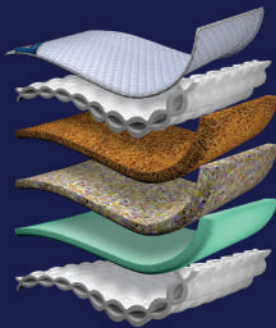

# OPULENCE

10" | 12" Inch

Viscose Fabric

Herba Memory Quilt

Cool Gel Memory Foam

100% Natural Latex

Natural Coir

Rebonded Foam

# RESISTANCE

4" | 5" | 6" Inch

Jacquard Fabric

PU Foam Quilt

Natural Coir

Rebonded Foam

High Resiliency Foam

PU Foam Quilt