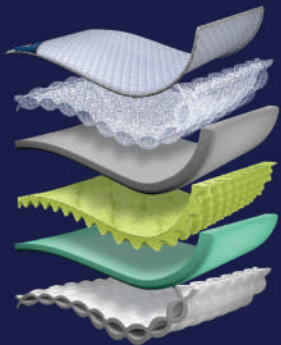

15 YEARS WARRANTY

MESMERISE

8" | 10" | 12" Inch

Jacquard Fabric

Herba Memory Quilt

Memory Foam

Hypo Super Soft Foam

High Resiliency Foam

PU Foam Quilt

FEEL LEVEL

SOFT

MEDIUM

FIRM