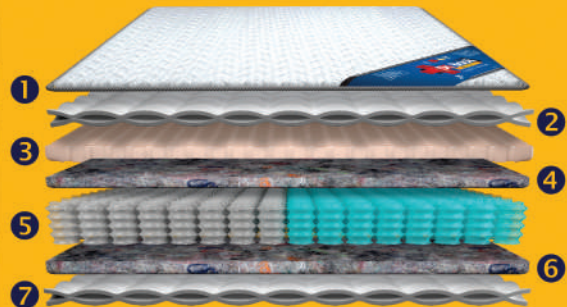

# POCKET NATURA

8" | 10" | 12" Inch

- ① High GSM Knitted Fabric ② PU Foam Quilt  
③ Natural Latex ④ Turkish Felt ⑤ Pocket Spring  
⑥ Turkish Felt ⑦ PU Foam Quilt

FEEL LEVEL

SOFT

MEDIUM

FIRM

10 YEARS WARRANTY