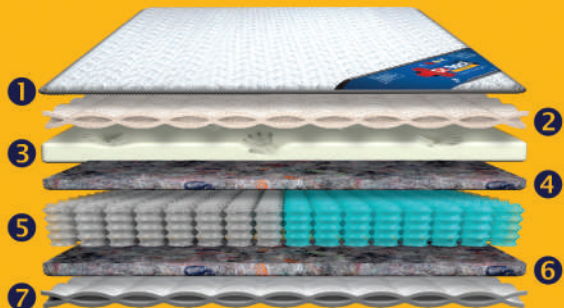

# BONNEL LUXURY

8" | 10" | 12" Inch

- ① High GSM Viscose Fabric ② Thermo Memory Quilt  
③ Memory Foam ④ Coir ⑤ Bonnel Spring ⑥ Coir ⑦ PU Foam Quilt

FEEL LEVEL

SOFT

MEDIUM

FIRM

10 YEARS WARRANTY

# POCKET LUXURY

8" | 10" | 12" Inch

- ① Premium Jacquard Fabric
- ② Thermo Memory Quilt
- ③ Memory Foam
- ④ Turkish Felt
- ⑤ Pocket Spring
- ⑥ Turkish Felt
- ⑦ PU Foam Quilt

FEEL LEVEL

SOFT

MEDIUM

FIRM

10 YEARS WARRANTY