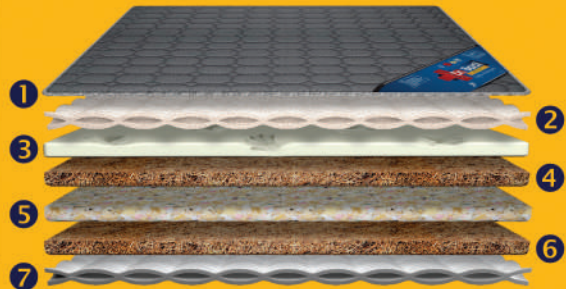

IMPRESSION

5" | 6" Inch