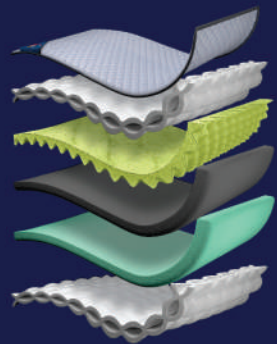

**ECO  
FOAM**

3" | 4.5" | 6" Inch

- ① Jacquard Fabric ② PU Foam Quilt  
③ High Density Foam ④ PU Foam Quilt

**FEEL LEVEL**

**SOFT**

**MEDIUM**

**FIRM**

**2 YEARS WARRANTY**

# ENCHANT

8" | 10" | 12" Inch

- Melange Fabric
- PU Foam Quilt
- Hypo Super Soft Foam
- Super Soft Foam
- High Resiliency Foam
- PU Foam Quilt

FEEL LEVEL

- SOFT
- MEDIUM**
- FIRM

15 YEARS WARRANTY