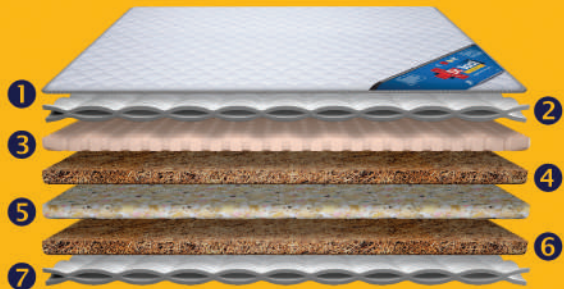

# BODY LINE

4" | 5" | 6" Inch

- ① Melange Fabric ② PU Foam Quilt  
③ Coir ④ Rebonded Foam ⑤ Coir ⑥ PU Foam Quilt

FEEL LEVEL

SOFT

MEDIUM

FIRM

8 YEARS WARRANTY

# DUET

5" | 6" Inch

- ① Viscose Fabric
- ② PU Foam Quilt
- ③ High Density Foam
- ④ Coir
- ⑤ Rebonded Foam
- ⑥ Coir
- ⑦ PU Foam Quilt

FEEL LEVEL

SOFT

MEDIUM

FIRM

6 YEARS WARRANTY

# NATURA

5" | 6" Inch

- ① Imported Tencel Fabric ② PU Foam Quilt  
③ Natural Latex ④ Coir ⑤ Rebonded Foam

⑥ Coir ⑦ PU Foam Quilt

FEEL LEVEL

SOFT

MEDIUM

FIRM