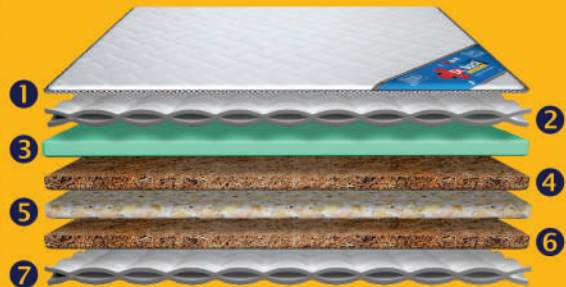

DUET

5" | 6" Inch

- ① Viscose Fabric
- ② PU Foam Quilt
- ③ High Density Foam
- ④ Coir
- ⑤ Rebonded Foam
- ⑥ Coir
- ⑦ PU Foam Quilt

FEEL LEVEL

SOFT

MEDIUM

FIRM

6 YEARS WARRANTY