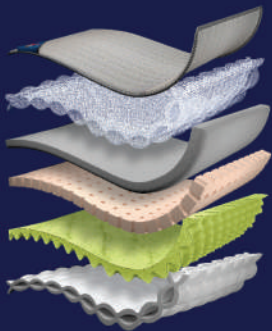

# CAPTIVATE

8" Inch

Imported Tencel Fabric

Herba Memory Quilt

Memory Foam

100% Natural Latex

Hypo Super Soft Foam

PU Foam Quilt