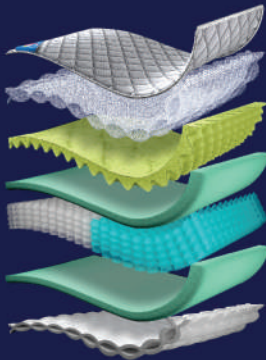

15 YEARS WARRANTY

HYPNOSIS

10" Inch

Jacquard Fabric

Herba Memory Quilt

Hypo Super Soft Foam

High Resiliency Foam

Pocket Spring

High Resiliency Foam

PU Foam Quilt

FEEL LEVEL

SOFT

MEDIUM

FIRM