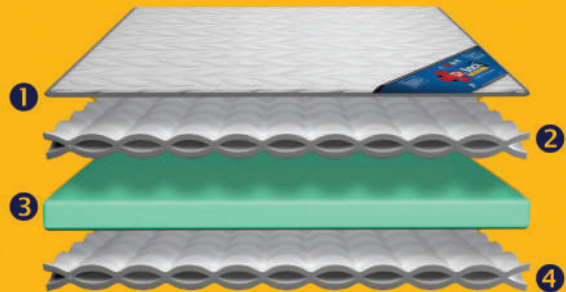

# POCKET LUXURY

8" | 10" | 12" Inch

- ① Premium Jacquard Fabric
- ② Thermo Memory Quilt
- ③ Memory Foam
- ④ Turkish Felt
- ⑤ Pocket Spring
- ⑥ Turkish Felt
- ⑦ PU Foam Quilt

FEEL LEVEL

SOFT

MEDIUM

FIRM

10 YEARS WARRANTY

**ECO  
COIR**

3" | 4.5" | 6" Inch

- ① Jacquard Fabric ② PU Foam Quilt  
③ Natural Coi ④ High Density Foam ⑤ PU Foam Quilt

**FEEL LEVEL**

**SOFT**

**MEDIUM**

**FIRM**

**2 YEARS WARRANTY**

**ECO  
FOAM**

3" | 4.5" | 6" Inch

- ① Jacquard Fabric ② PU Foam Quilt  
③ High Density Foam ④ PU Foam Quilt

**FEEL LEVEL**

**SOFT**

**MEDIUM**

**FIRM**

**2 YEARS WARRANTY**