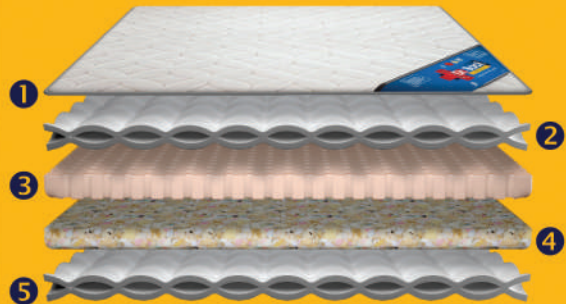

NATURA BOND

5" | 6" Inch

① Knitted Fabric ② PU Foam Quilt

③ Natural Latex ④ Rabonded Foam ⑤ PU Foam Quilt

FEEL LEVEL

SOFT

MEDIUM

FIRM

8 YEARS WARRANTY