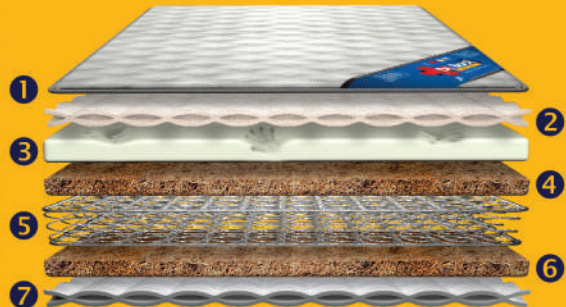

# POCKET NATURA

8" | 10" | 12" Inch

- ① High GSM Knitted Fabric ② PU Foam Quilt  
③ Natural Latex ④ Turkish Felt ⑤ Pocket Spring  
⑥ Turkish Felt ⑦ PU Foam Quilt

FEEL LEVEL

SOFT

MEDIUM

FIRM

10 YEARS WARRANTY

# BONNEL LUXURY

8" | 10" | 12" Inch

- ① High GSM Viscose Fabric ② Thermo Memory Quilt  
③ Memory Foam ④ Coir ⑤ Bonnel Spring ⑥ Coir ⑦ PU Foam Quilt

FEEL LEVEL

SOFT

MEDIUM

FIRM

10 YEARS WARRANTY

# POCKET LUXURY

8" | 10" | 12" Inch

- ① Premium Jacquard Fabric
- ② Thermo Memory Quilt
- ③ Memory Foam
- ④ Turkish Felt
- ⑤ Pocket Spring
- ⑥ Turkish Felt
- ⑦ PU Foam Quilt

FEEL LEVEL

SOFT

MEDIUM

FIRM

10 YEARS WARRANTY