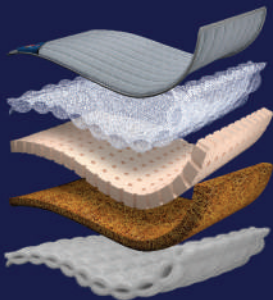

# CAPTIVATE

8" Inch

Imported Tencel Fabric

Herba Memory Quilt

Memory Foam

100% Natural Latex

Hypo Super Soft Foam

PU Foam Quilt

# NATURAITE

6" Inch

Jacquard Fabric

Herba Memory Quilt

100% Natural Latex

Natural Coir

PU Foam Quilt

FEEL LEVEL